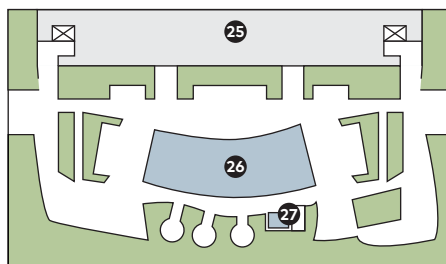

PROPERTY MAP

LOCATION DIRECTORY

- | | |
|------------------------------------|--------------------------------------|
| 1 LOBBY & CONCIERGE | 18 RESTROOMS |
| 2 RESTROOMS | 19 ATLANTIC POOL & JACUZZI |
| 3 MAIN ELEVATORS | 20 HEALTH & WELLNESS |
| 4 SPA ELEVATOR | 21 THERMAL EXPERIENCE & LOCKER ROOMS |
| 5 THE CORNER STORE | 22 WELLNESS CONCIERGE |
| 6 BAR & LOUNGE | 23 MAIN ELEVATORS |
| 7 TAMBOURINE ROOM - PRIVATE DINING | 24 SALON |
| 8 THE STRAND BAR & GRILL | 25 NORTH TOWER |
| 9 PORT COCHERE & VALET | 26 SUNSET POOL |
| 10 SOUTH TOWER | 27 OUTDOOR SHOWER |
| 11 CABANA POOL | 28 NORTH TOWER LAWN |
| 12 SEAGLASS CAFÉ | 29 SUNRISE POOL |
| 13 OCEAN TERRACE | 30 HORIZON ROOM |
| 14 PALM COURT | 31 RESTROOMS |
| 15 THE WINE LOUNGE | 32 ELEVATORS |
| 16 OCEAN GALLERY | 33 SEA GRAPE TERRACE |
| 17 OUTDOOR SHOWERS | 34 BEACH ACCESS GATE |

CLASS LOCATIONS

- | | |
|----------------------|------------------|
| M1 MOVEMENT STUDIO 1 | FF FITNESS FLOOR |
| M2 MOVEMENT STUDIO 2 | AP ATLANTIC POOL |
| M3 MOVEMENT STUDIO 3 | OS OCEAN STUDIO |
| SS SUNRISE STUDIO | SL SPA LOBBY |
| RW ROCKWALL | |