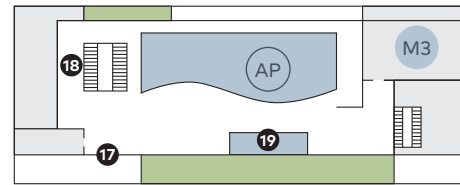

PROPERTY MAP

LOCATION DIRECTORY

- | | |
|------------------------------------|--------------------------------------|
| 1 LOBBY & CONCIERGE | 18 RESTROOMS |
| 2 RESTROOMS | 19 ATLANTIC POOL & JACUZZI |
| 3 MAIN ELEVATORS | 20 HEALTH & WELLNESS |
| 4 SPA ELEVATOR | 21 THERMAL EXPERIENCE & LOCKER ROOMS |
| 5 THE CORNER STORE | 22 WELLNESS CONCIERGE |
| 6 BAR & LOUNGE | 23 MAIN ELEVATORS |
| 7 TAMBOURINE ROOM - PRIVATE DINING | 24 SALON |
| 8 THE STRAND BAR & GRILL | 25 NORTH TOWER |
| 9 PORT COCHERE & VALET | 26 SUNSET POOL |
| 10 SOUTH TOWER | 27 OUTDOOR SHOWER |
| 11 CABANA POOL | 28 NORTH TOWER LAWN |
| 12 SEAGLASS CAFÉ | 29 SUNRISE POOL |
| 13 OCEAN TERRACE | 30 HORIZON ROOM |
| 14 PALM COURT | 31 RESTROOMS |
| 15 THE WINE LOUNGE | 32 ELEVATORS |
| 16 OCEAN GALLERY | 33 SEA GRAPE TERRACE |
| 17 OUTDOOR SHOWERS | 34 BEACH ACCESS GATE |

CLASS LOCATIONS

- | | |
|----------------------|------------------|
| M1 MOVEMENT STUDIO 1 | FF FITNESS FLOOR |
| M2 MOVEMENT STUDIO 2 | AP ATLANTIC POOL |
| M3 MOVEMENT STUDIO 3 | OS OCEAN STUDIO |
| SS SUNRISE STUDIO | SL SPA LOBBY |
| RW ROCKWALL | |