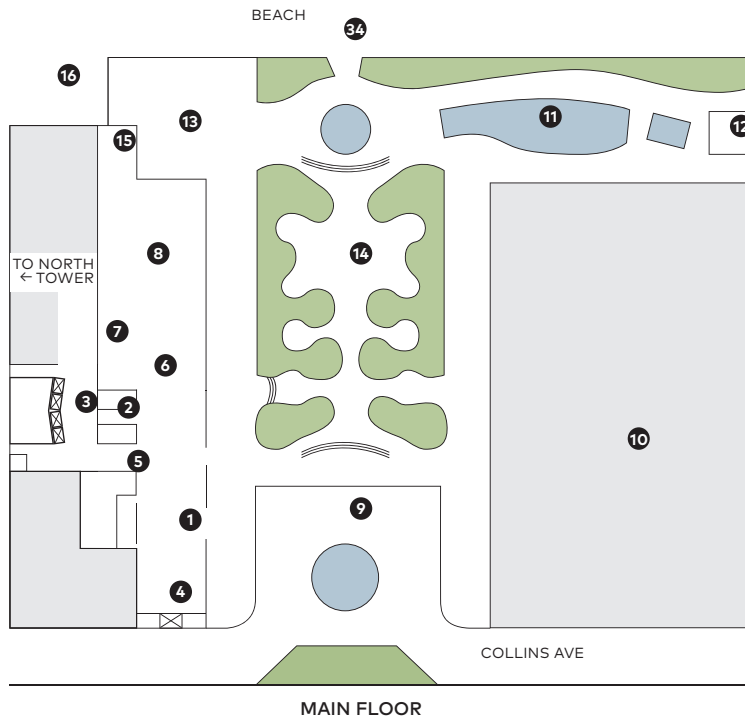

PROPERTY MAP

LOCATION DIRECTORY

- | | |
|------------------------------------|--------------------------------------|
| 1 LOBBY & CONCIERGE | 18 RESTROOMS |
| 2 RESTROOMS | 19 ATLANTIC POOL & JACUZZI |
| 3 MAIN ELEVATORS | 20 HEALTH & WELLNESS |
| 4 SPA ELEVATOR | 21 THERMAL EXPERIENCE & LOCKER ROOMS |
| 5 THE CORNER STORE | 22 WELLNESS CONCIERGE |
| 6 BAR & LOUNGE | 23 MAIN ELEVATORS |
| 7 TAMBOURINE ROOM - PRIVATE DINING | 24 SALON |
| 8 THE STRAND BAR & GRILL | 25 NORTH TOWER |
| 9 PORT COCHERE & VALET | 26 SUNSET POOL |
| 10 SOUTH TOWER | 27 OUTDOOR SHOWER |
| 11 CABANA POOL | 28 NORTH TOWER LAWN |
| 12 SEAGLASS CAFÉ | 29 SUNRISE POOL |
| 13 OCEAN TERRACE | 30 HORIZON ROOM |
| 14 PALM COURT | 31 RESTROOMS |
| 15 THE WINE LOUNGE | 32 ELEVATORS |
| 16 OCEAN GALLERY | 33 SEA GRAPE TERRACE |
| 17 OUTDOOR SHOWERS | 34 BEACH ACCESS GATE |

CLASS LOCATIONS

- | | |
|----------------------|------------------|
| M1 MOVEMENT STUDIO 1 | FF FITNESS FLOOR |
| M2 MOVEMENT STUDIO 2 | AP ATLANTIC POOL |
| M3 MOVEMENT STUDIO 3 | OS OCEAN STUDIO |
| SS SUNRISE STUDIO | SL SPA LOBBY |
| RW ROCKWALL | |