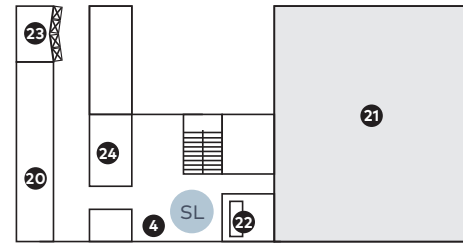

PROPERTY MAP

LOCATION DIRECTORY

- | | |
|------------------------------------|--------------------------------------|
| 1 LOBBY & CONCIERGE | 18 RESTROOMS |
| 2 RESTROOMS | 19 ATLANTIC POOL & JACUZZI |
| 3 MAIN ELEVATORS | 20 HEALTH & WELLNESS |
| 4 SPA ELEVATOR | 21 THERMAL EXPERIENCE & LOCKER ROOMS |
| 5 THE CORNER STORE | 22 WELLNESS CONCIERGE |
| 6 BAR & LOUNGE | 23 MAIN ELEVATORS |
| 7 TAMBOURINE ROOM - PRIVATE DINING | 24 SALON |
| 8 THE STRAND BAR & GRILL | 25 NORTH TOWER |
| 9 PORT COCHERE & VALET | 26 SUNSET POOL |
| 10 SOUTH TOWER | 27 OUTDOOR SHOWER |
| 11 CABANA POOL | 28 NORTH TOWER LAWN |
| 12 SEAGLASS CAFÉ | 29 SUNRISE POOL |
| 13 OCEAN TERRACE | 30 HORIZON ROOM |
| 14 PALM COURT | 31 RESTROOMS |
| 15 THE WINE LOUNGE | 32 ELEVATORS |
| 16 OCEAN GALLERY | 33 SEA GRAPE TERRACE |
| 17 OUTDOOR SHOWERS | 34 BEACH ACCESS GATE |

CLASS LOCATIONS

- | | |
|----------------------|------------------|
| M1 MOVEMENT STUDIO 1 | FF FITNESS FLOOR |
| M2 MOVEMENT STUDIO 2 | AP ATLANTIC POOL |
| M3 MOVEMENT STUDIO 3 | OS OCEAN STUDIO |
| SS SUNRISE STUDIO | SL SPA LOBBY |
| RW ROCKWALL | |