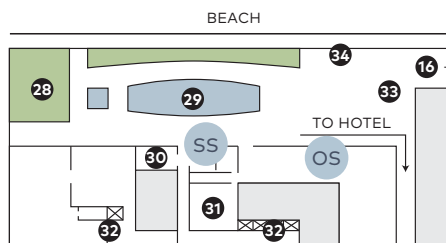

PROPERTY MAP

LOCATION DIRECTORY

- | | |
|------------------------------------|--------------------------------------|
| 1 LOBBY & CONCIERGE | 18 RESTROOMS |
| 2 RESTROOMS | 19 ATLANTIC POOL & JACUZZI |
| 3 MAIN ELEVATORS | 20 HEALTH & WELLNESS |
| 4 SPA ELEVATOR | 21 THERMAL EXPERIENCE & LOCKER ROOMS |
| 5 THE CORNER STORE | 22 WELLNESS CONCIERGE |
| 6 BAR & LOUNGE | 23 MAIN ELEVATORS |
| 7 TAMBOURINE ROOM - PRIVATE DINING | 24 SALON |
| 8 THE STRAND BAR & GRILL | 25 NORTH TOWER |
| 9 PORT COCHERE & VALET | 26 SUNSET POOL |
| 10 SOUTH TOWER | 27 OUTDOOR SHOWER |
| 11 CABANA POOL | 28 NORTH TOWER LAWN |
| 12 SEAGLASS CAFÉ | 29 SUNRISE POOL |
| 13 OCEAN TERRACE | 30 HORIZON ROOM |
| 14 PALM COURT | 31 RESTROOMS |
| 15 THE WINE LOUNGE | 32 ELEVATORS |
| 16 OCEAN GALLERY | 33 SEA GRAPE TERRACE |
| 17 OUTDOOR SHOWERS | 34 BEACH ACCESS GATE |

CLASS LOCATIONS

- | | |
|----------------------|------------------|
| M1 MOVEMENT STUDIO 1 | FF FITNESS FLOOR |
| M2 MOVEMENT STUDIO 2 | AP ATLANTIC POOL |
| M3 MOVEMENT STUDIO 3 | OS OCEAN STUDIO |
| SS SUNRISE STUDIO | SL SPA LOBBY |
| RW ROCKWALL | |