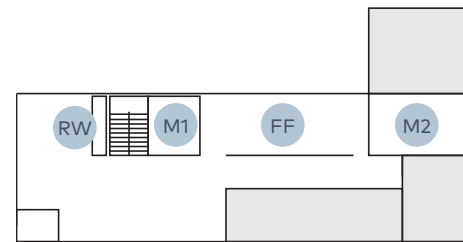

PROPERTY MAP

LOCATION DIRECTORY

- | | |
|------------------------------------|--------------------------------------|
| 1 LOBBY & CONCIERGE | 18 RESTROOMS |
| 2 RESTROOMS | 19 ATLANTIC POOL & JACUZZI |
| 3 MAIN ELEVATORS | 20 HEALTH & WELLNESS |
| 4 SPA ELEVATOR | 21 THERMAL EXPERIENCE & LOCKER ROOMS |
| 5 THE CORNER STORE | 22 WELLNESS CONCIERGE |
| 6 BAR & LOUNGE | 23 MAIN ELEVATORS |
| 7 TAMBOURINE ROOM - PRIVATE DINING | 24 SALON |
| 8 THE STRAND BAR & GRILL | 25 NORTH TOWER |
| 9 PORT COCHERE & VALET | 26 SUNSET POOL |
| 10 SOUTH TOWER | 27 OUTDOOR SHOWER |
| 11 CABANA POOL | 28 NORTH TOWER LAWN |
| 12 SEAGLASS CAFÉ | 29 SUNRISE POOL |
| 13 OCEAN TERRACE | 30 HORIZON ROOM |
| 14 PALM COURT | 31 RESTROOMS |
| 15 THE WINE LOUNGE | 32 ELEVATORS |
| 16 OCEAN GALLERY | 33 SEA GRAPE TERRACE |
| 17 OUTDOOR SHOWERS | 34 BEACH ACCESS GATE |

CLASS LOCATIONS

- | | |
|----------------------|------------------|
| M1 MOVEMENT STUDIO 1 | FF FITNESS FLOOR |
| M2 MOVEMENT STUDIO 2 | AP ATLANTIC POOL |
| M3 MOVEMENT STUDIO 3 | OS OCEAN STUDIO |
| SS SUNRISE STUDIO | SL SPA LOBBY |
| RW ROCKWALL | |